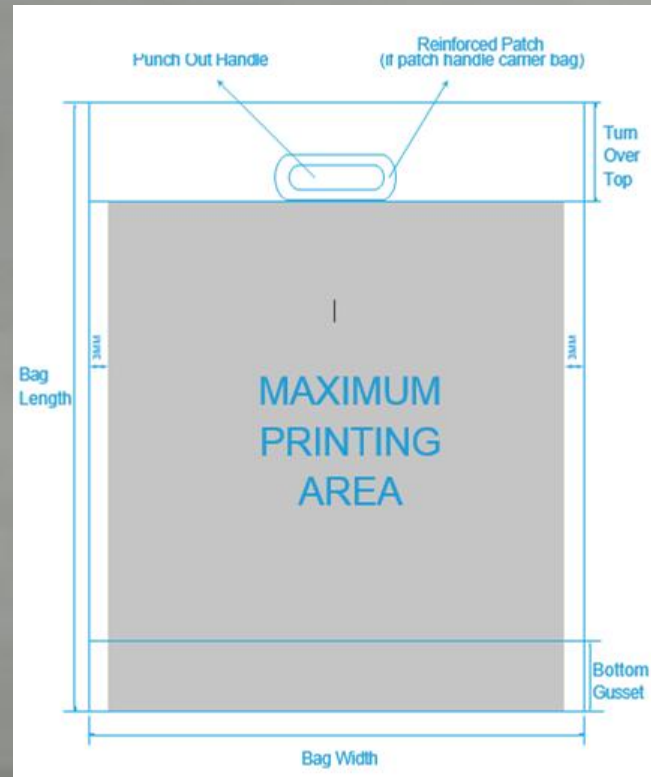

Patch Handle Carrier Bag

Euro SME manufactures customized high quality printed polythene Punch Out Handle bag with Reinforced Patch in white, clear and a large range of colours. These Patch Handle Carrier Bags have better strength and weight carrying capacity.